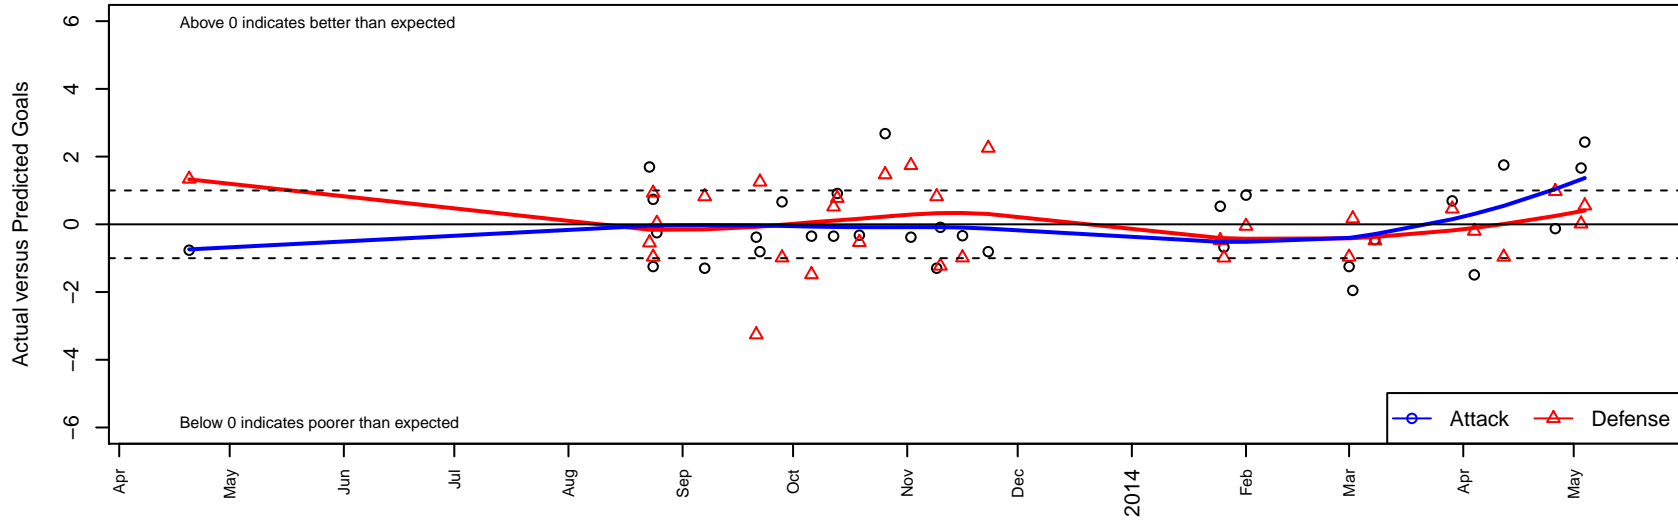

Harbor Premier Green B00

Harbor FC
 Gig Harbor, WA
 B00 total strength=821
 attack=1.34 defense=0.86
 fall league = RCL B00 Div 3, Spr RCL B00 Div
 notes= Madden 2013
 alt names used:
 Harbor Premier Select B00
 Harbor Premier Select
 Harbor Premier B00
 Harbor Soccer Club
 Harbor Premier B2000
 Harbor Premier B00 Green
 Harbor Premier B00 Green A

Venues played:
 Challenger Div 2 Cup U12
 Tye Cup U13
 RCL B00 Div 3
 Spr RCL B00 Div 4
 Challenge Cup B00 Division 2 – Challenge 2

Harbor Premier Green B00
 Dots are actual minus expected GF (blue circles) and GA (red triangles).
 Blue line is smoothed change in attack strength. Red is smoothed change in defense strength.